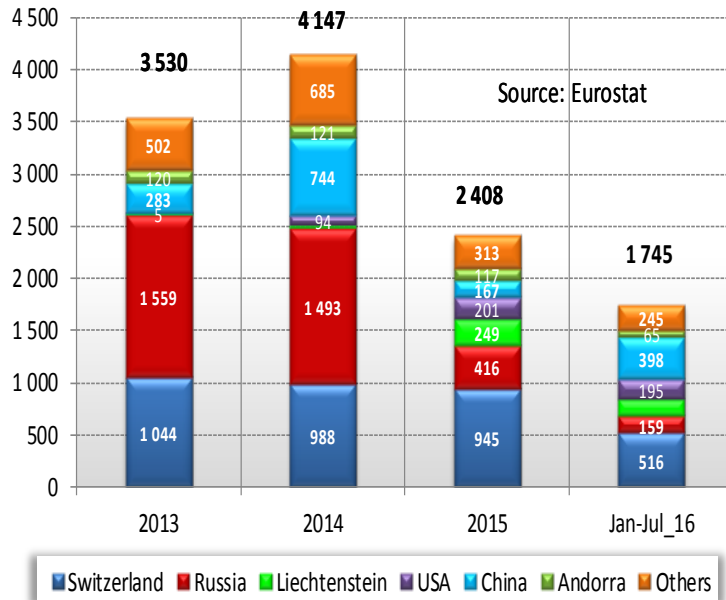

EU rabbit meat export

EU rabbit meat exports by destination (tonnes)