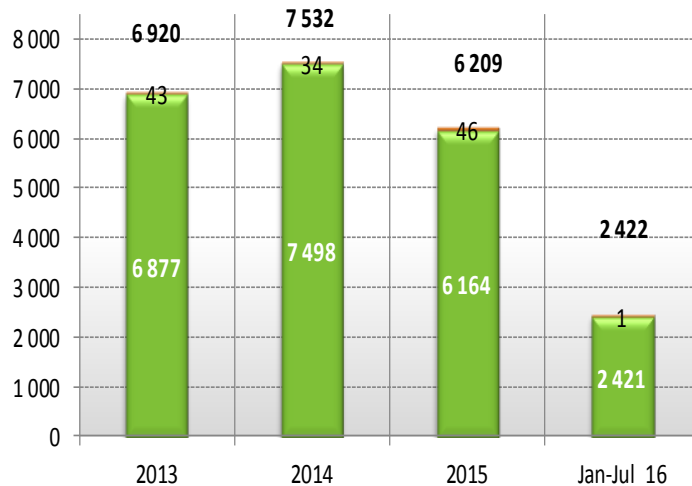

EU rabbit meat imports

EU rabbit meat imports by origin (tonnes)

Source: Eurostat

China Others