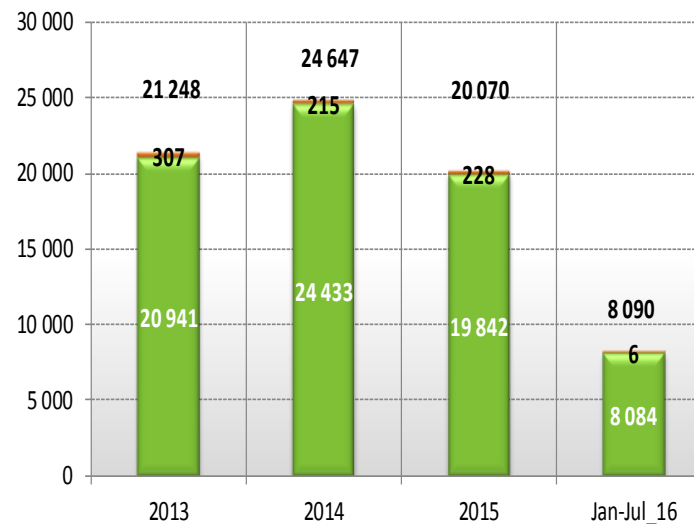

EU rabbit meat imports by origin (1 000 €)

Source: Eurostat

China Others