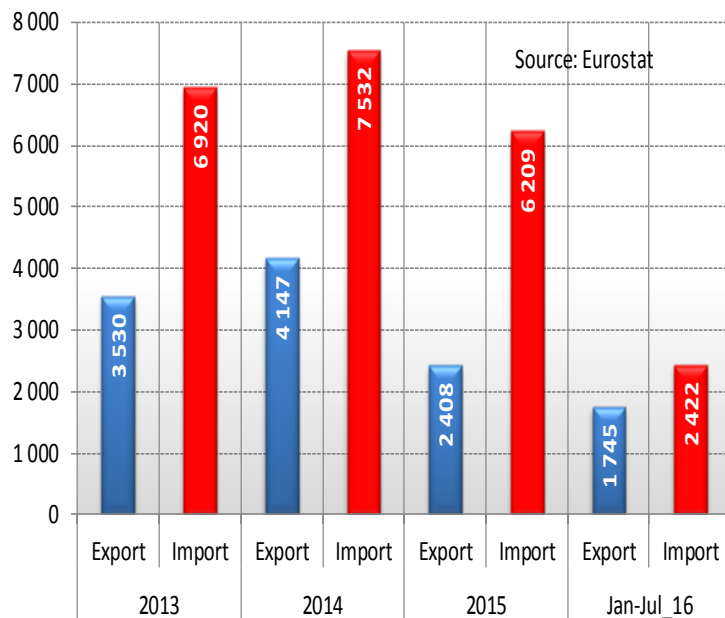

EU rabbit meat imports by origin (tonnes)

Source: Eurostat

China Others

EU rabbit meat imports by origin (1 000 €)

Source: Eurostat

China Others

EU Rabbit meat trade balance

EU trade balance of rabbit meat (tonnes)

EU trade balance of rabbit meat (1 000 €)

- **Limited EU-wide market data available !**
 - ✓ No production data in Eurostat / limited set of price data in Eurostat (up to 2015 based on "gentleman's agreement")
 - ✓ Only production data available from FWG of CDG on eggs and poultry
 - ✓ Trade data available through Eurostat (Comext)
- **Gradual decrease in rabbit production in major producing MS (FR, ES) over last 3 years**
- **In 2016 and 2017, significant drop in EU rabbit production forecasted by 12,4% and -2,1% respectively**
- **Exports are limited and export markets are changing, except of main destination - Switzerland. Decreasing exports to Russia.**
- **Bulk of imports from China (99%) of lower value than EU exports**
- **EU trade balance is clearly negative in volume and (less) negative in value**