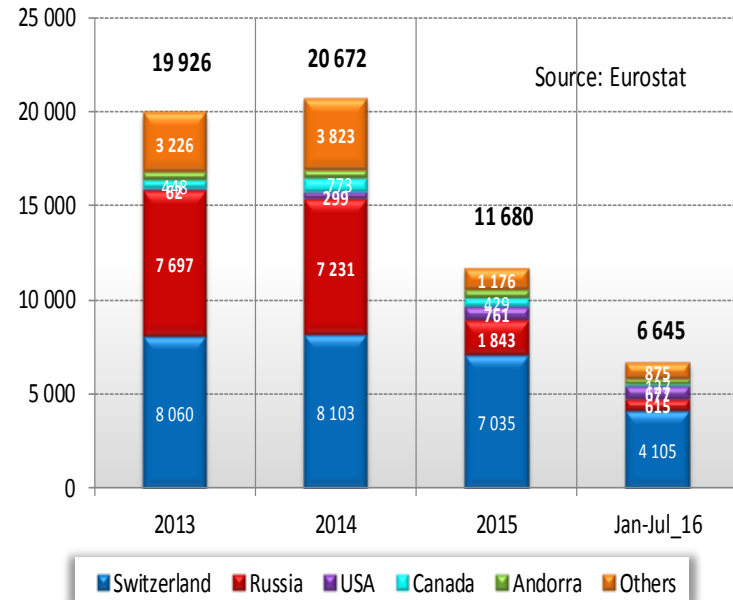

Rabbit meat prices in EU Member States (prices per 100 kg live weight)

EU rabbit meat export

EU rabbit meat exports by destination (tonnes)

EU rabbit meat exports by destination (1 000 €)

EU rabbit meat imports

EU rabbit meat imports by origin (tonnes)

Source: Eurostat

China Others

EU rabbit meat imports by origin (1 000 €)

Source: Eurostat

China Others

EU Rabbit meat trade balance

EU trade balance of rabbit meat (tonnes)