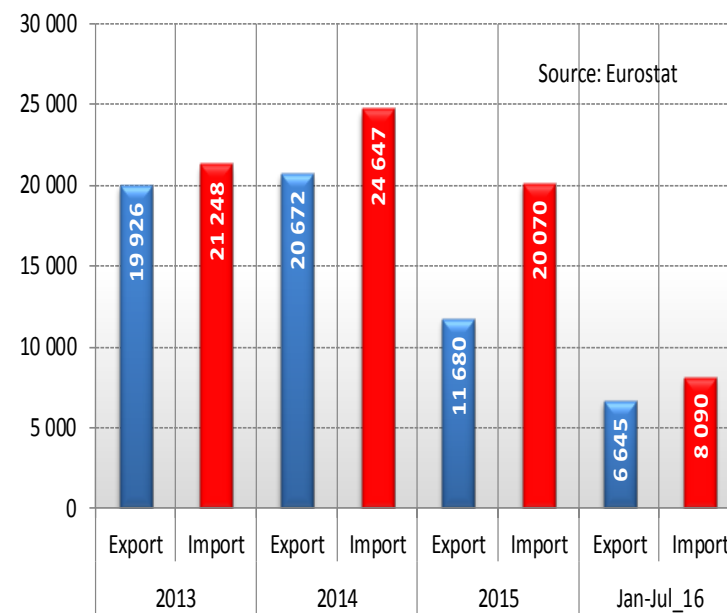

EU rabbit meat imports by origin (tonnes)

Source: Eurostat

China Others

EU rabbit meat imports by origin (1 000 €)

Source: Eurostat

China Others

EU Rabbit meat trade balance

EU trade balance of rabbit meat (tonnes)

EU trade balance of rabbit meat (1 000 €)

- **Limited EU-wide market data available !**
 - ✓ No production data in Eurostat / limited set of price data in Eurostat (up to 2015 based on "gentleman's agreement")
 - ✓ Only production data available from FWG of CDG on eggs and poultry
 - ✓ Trade data available through Eurostat (Comext)
- **Gradual decrease in rabbit production in major producing MS (FR, ES) over last 3 years**
- **In 2016 and 2017, significant drop in EU rabbit production forecasted by 12,4% and -2,1% respectively**
- **Exports are limited and export markets are changing, except of main destination - Switzerland. Decreasing exports to Russia.**
- **Bulk of imports from China (99%) of lower value than EU exports**
- **EU trade balance is clearly negative in volume and (less) negative in value**